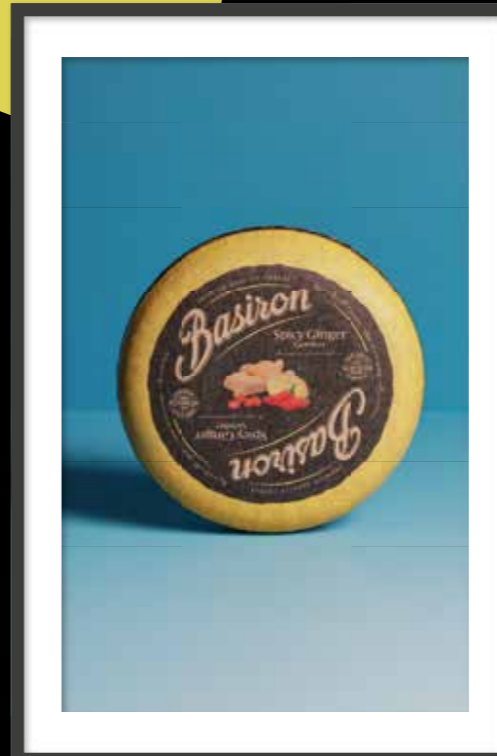

The art of flavours

Surprising flavours, exceptional combinations and striking colours. Basiron cheeses are true works of art that you won't find anywhere else. Through a natural ageing process and the use of refined ingredients, Basiron's cheeses form a delightful collection that you simply must experience for yourself.

The possibilities with our cheeses are endless. They steal the show on every cheese board and turn any dish into a masterpiece. Elevate your culinary skills and discover the art of flavours with Basiron.

Basiron

New!

New!